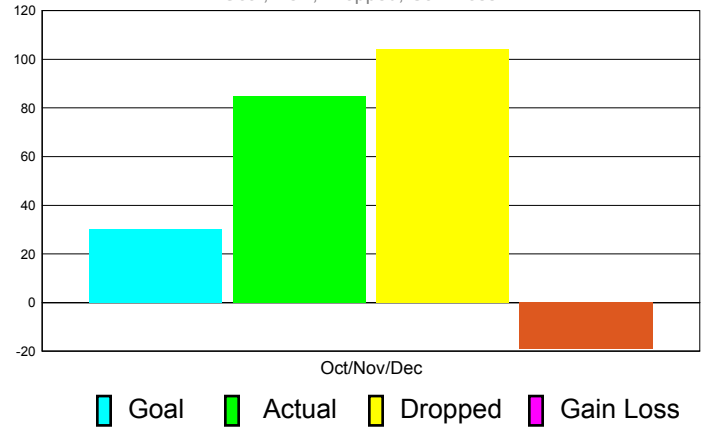

Membership Results 2011-2012

Goal, New, Dropped, Gain/Loss